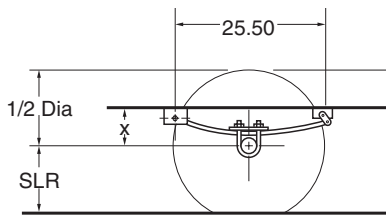

Standard Grease Lube / Rim Parts

Item	Part No.	Description
1	010-041-00	Nylon Grease Seal
2	031-033-02	Inner Bearing Cone, L68149
3	031-033-01	Inner Bearing Cup, L68111
4	008-222-04	Hub Drum w/ Bearing Cups
5	031-032-01	Outer Bearing Cup, LM67010
6	031-032-02	Outer Bearing Cone, LM67048
7	005-027-00	Spindle Washer
8	006-176-00	Spindle Nut
9	019-002-00	Cotter Pin
10	021-001-00	Grease Cap
11	015-002-00	Rim Clamp
12	007-036-00	1/2-13 Wheel Bolt

Spring Data Dimensions Using A/P-104-00, A/P-212-00, A/P-312-00, A/P-412-00, A/P-512-00

Hanger Kit	Part No.	Loaded Arch Ht.	Dimension x (Frame to Spindle) Straight Overslung
HGR-108-00	072-026-00	1.75	7.60
	072-040-00	2.25	7.40
HGR-212-00	072-026-00	1.75	8.50
	072-040-00	2.25	8.30
HGR-312-00	072-026-00	1.75	8.50
	072-040-00	2.25	8.30
HGR-412-00	072-026-00	1.75	8.50
	072-040-00	2.25	8.30
HGR-512-00	072-026-00	1.75	8.50
	072-040-00	2.25	8.30

For maximum safety, Dexter Axle recommends the use of brakes on ALL axles

Note: For single axle units only

Single Double Eye Axle Assemblies

Kit No.	Qty	Part No.	Description
HGR-108-00			Hanger Kit
	2	028-006-00	Front Hanger
	2	030-034-00	Rear Hanger
A/P-104-00			Attaching Parts Kit
	6	006-007-01	1/16-18 Locknut
	6	007-003-00	1/16-18 Shackle Bolt
	4	018-011-01	Shackle Link

Quint Double Eye Axle Assemblies

Kit No.	Qty	Part No.	Description
HGR-512-00			Hanger Kit
	12	028-005-00	F, C, R Hanger
A/P-512-00			Attaching Parts Kit
	44	006-007-01	1/16-18 Locknut
	44	007-003-00	1/16-18 Shackle Bolt
	8	013-104-02	Equalizer
	32	018-011-01	Shackle Link