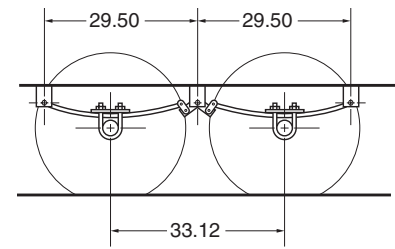

Standard Grease Lube / Rim Parts

Item	Part No.	Description
1	010-041-00	Nylon Grease Seal
2	031-033-02	Inner Bearing Cone, L68149
3	031-033-01	Inner Bearing Cup, L68111
4	008-222-04	Hub Drum w/ Bearing Cups
5	031-032-01	Outer Bearing Cup, LM67010
6	031-032-02	Outer Bearing Cone, LM67048
7	005-027-00	Spindle Washer
8	006-176-00	Spindle Nut
9	019-002-00	Cotter Pin
10	021-001-00	Grease Cap
11	015-002-00	Rim Clamp
12	007-036-00	1/2-13 Wheel Bolt

Spring Data Dimensions Using A/P-104-00, A/P-212-00, A/P-312-00, A/P-412-00, A/P-512-00

Hanger Kit	Part No.	Loaded Arch Ht.	Dimension x (Frame to Spindle) Straight Overslung
HGR-108-00	072-026-00	1.75	7.60
	072-040-00	2.25	7.40
HGR-212-00	072-026-00	1.75	8.50
	072-040-00	2.25	8.30
HGR-312-00	072-026-00	1.75	8.50
	072-040-00	2.25	8.30
HGR-412-00	072-026-00	1.75	8.50
	072-040-00	2.25	8.30
HGR-512-00	072-026-00	1.75	8.50
	072-040-00	2.25	8.30

For maximum safety, Dexter Axle recommends the use of brakes on ALL axles

Note: For single axle units only

Single Double Eye Axle Assemblies

Kit No.	Qty	Part No.	Description
HGR-108-00			Hanger Kit
	2	028-006-00	Front Hanger
	2	030-034-00	Rear Hanger
A/P-104-00			Attaching Parts Kit
	6	006-007-01	1/16-18 Locknut
	6	007-003-00	1/16-18 Shackle Bolt
	4	018-011-01	Shackle Link

Tandem Double Eye Axle Assemblies

Kit No.	Qty	Part No.	Description
HGR-212-00			Hanger Kit
	6	028-005-00	F, C, R Hanger
A/P-212-00			Attaching Parts Kit
	14	006-007-01	1/16-18 Locknut
	14	007-003-00	1/16-18 Shackle Bolt
	2	013-104-02	Equalizer
	8	018-011-01	Shackle Link