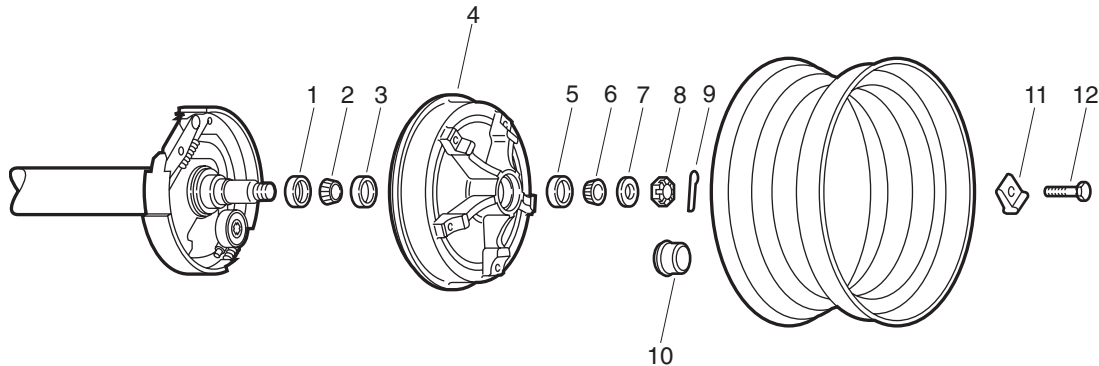

DEXTER

www.dexteraxle.com

6000

MANUFACTURED HOUSING AXLE

The Dexter 6000 Manufactured Housing Axle
is available in single, tandem, triple
quad or quint equalized assemblies.

Dexter Axle does not recommend these limited use axles be refurbished.

Standard Grease Lube / Rim Parts

Item	Part No.	Description
1	010-041-00	Nylon Grease Seal
2	031-033-02	Inner Bearing Cone, L68149
3	031-033-01	Inner Bearing Cup, L68111
4	008-222-04	Hub Drum w/ Bearing Cups
5	031-032-01	Outer Bearing Cup, LM67010
6	031-032-02	Outer Bearing Cone, LM67048
7	005-027-00	Spindle Washer
8	006-176-00	Spindle Nut
9	019-002-00	Cotter Pin
10	021-001-00	Grease Cap
11	015-002-00	Rim Clamp
12	007-036-00	1/2-13 Wheel Bolt

Spring Data Dimensions Using A/P-104-00, A/P-212-00, A/P-312-00, A/P-412-00, A/P-512-00

Hanger Kit	Part No.	Loaded Arch Ht.	Dimension x (Frame to Spindle) Straight Overslung
HGR-108-00	072-026-00	1.75	7.60
	072-040-00	2.25	7.40
HGR-212-00	072-026-00	1.75	8.50
	072-040-00	2.25	8.30
HGR-312-00	072-026-00	1.75	8.50
	072-040-00	2.25	8.30
HGR-412-00	072-026-00	1.75	8.50
	072-040-00	2.25	8.30
HGR-512-00	072-026-00	1.75	8.50
	072-040-00	2.25	8.30

For maximum safety, Dexter Axle recommends the use of brakes on ALL axles