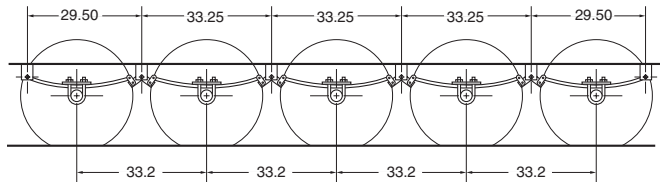

Quint Double Eye Axle Assemblies

Kit No.	Qty	Part No.	Description
HGR-512-00			Hanger Kit
	12	028-005-00	F, C, R Hanger
A/P-512-00			Attaching Parts Kit
	44	006-007-01	1/16-18 Locknut
	44	007-003-00	1/16-18 Shackle Bolt
	8	013-104-02	Equalizer
	32	018-011-01	Shackle Link

ISO 9001 Certified