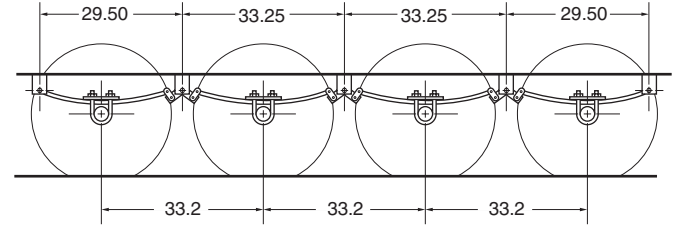

Quad Double Eye Axle Assemblies

Kit No.	Qty	Part No.	Description
HGR-412-00			Hanger Kit
	10	028-005-00	F, C, R Hanger
A/P-412-00			Attaching Parts Kit
	34	006-007-01	1/16-18 Locknut
	34	007-003-00	1/16-18 Shackle Bolt
	6	013-104-02	Equalizer
	24	018-011-01	Shackle Link