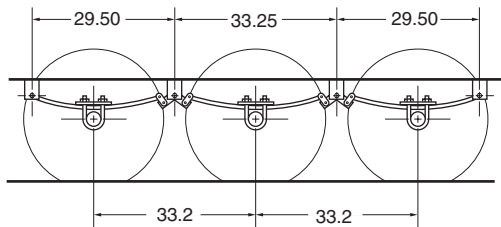

Standard Grease Lube / Rim Parts

Item	Part No.	Description
1	010-041-00	Nylon Grease Seal
2	031-033-02	Inner Bearing Cone, L68149
3	031-033-01	Inner Bearing Cup, L68111
4	008-222-04	Hub Drum w/ Bearing Cups
5	031-032-01	Outer Bearing Cup, LM67010
6	031-032-02	Outer Bearing Cone, LM67048
7	005-027-00	Spindle Washer
8	006-176-00	Spindle Nut
9	019-002-00	Cotter Pin
10	021-001-00	Grease Cap
11	015-002-00	Rim Clamp
12	007-036-00	1/2-13 Wheel Bolt

Spring Data Dimensions Using A/P-104-00, A/P-212-00, A/P-312-00, A/P-412-00, A/P-512-00

Hanger Kit	Part No.	Loaded Arch Ht.	Dimension x (Frame to Spindle) Straight Overslung
HGR-108-00	072-026-00	1.75	7.60
	072-040-00	2.25	7.40
HGR-212-00	072-026-00	1.75	8.50
	072-040-00	2.25	8.30
HGR-312-00	072-026-00	1.75	8.50
	072-040-00	2.25	8.30
HGR-412-00	072-026-00	1.75	8.50
	072-040-00	2.25	8.30
HGR-512-00	072-026-00	1.75	8.50
	072-040-00	2.25	8.30

For maximum safety, Dexter Axle recommends the use of brakes on ALL axles

Note: For single axle units only

Single Double Eye Axle Assemblies

Kit No.	Qty	Part No.	Description
HGR-108-00			Hanger Kit
	2	028-006-00	Front Hanger
	2	030-034-00	Rear Hanger
A/P-104-00			Attaching Parts Kit
	6	006-007-01	1/16-18 Locknut
	6	007-003-00	1/16-18 Shackle Bolt
	4	018-011-01	Shackle Link

Tandem Double Eye Axle Assemblies

Kit No.	Qty	Part No.	Description
HGR-212-00			Hanger Kit
	6	028-005-00	F, C, R Hanger
A/P-212-00			Attaching Parts Kit
	14	006-007-01	1/16-18 Locknut
	14	007-003-00	1/16-18 Shackle Bolt
	2	013-104-02	Equalizer
	8	018-011-01	Shackle Link